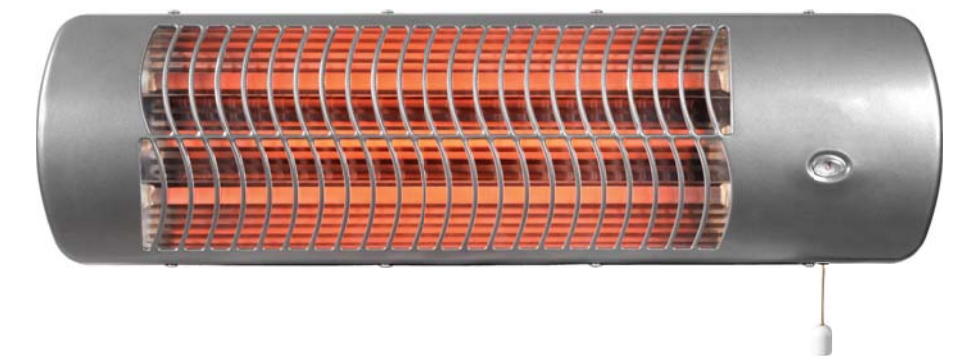

Model No.	Technical data	Color box size(cm)	N.W/G.W per Unit(kg)	Carton Size(cm)	N.W/G.W per/carton(kg)	No.in one carton	20GP	40GP	40HQ	MOQ
QH-1500H	220-240V~,50Hz 1300-1500W	58.7x12.4x18.7	1.6/1.9	60.5x26.5x57.7	9.6/12	6	1620	3330	4140	1620