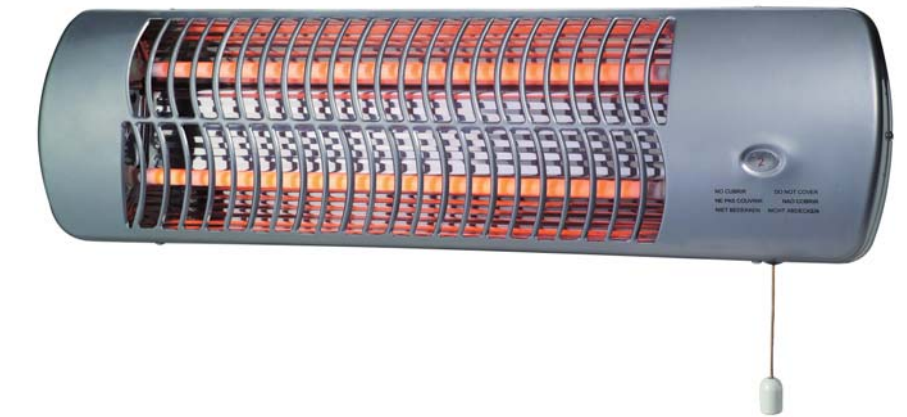

Model No.	Technical data	Color box size(cm)	N.W/G.W per Unit(kg)	Carton Size(cm)	N.W/G.W per/carton(kg)	No.in one carton	20GP	40GP	40HQ	MOQ
QH-1200H	220-240V~,50Hz 1000-1200W	58.7x12.4x18.7	1.5/1.8	60.5x26.5x57.7	9/11.5	6	1620	3330	4140	1620

QH-1500H

- 1.5KW Bathroom Radiant Wall Heater
- 3 Heat Settings: 500W/1000W/1500W
- Adjustable tilt head
- Wall Mounted
- Pull cord control
- With water proof, IPX4
- Suitable rooms area: 8-10m²
- Product size: 555x95x160mm
- Certificates and report: CE/REACH/ROHS