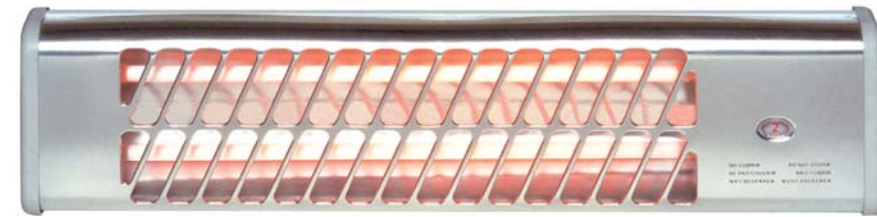

QH-1200C

- 1.2KW Radiant Wall Heater
- 2 Heat Settings: 600W/1200W
- Adjustable tilt head
- Wall Mounted
- Pull cord control
- With water proof, IPX4(Optional)
- Suitable rooms area: 8-10m²
- Product size: 540x105x135mm
- Certificates and report: CE/ErP/REACH/ROHS

Model No.	Technical data	Color box size(cm)	N.W/G.W per Unit(kg)	Carton Size(cm)	N.W/G.W per/carton(kg)	No.in one carton	20GP	40GP	40HQ	MOQ
QH-1200C (without IP)	220-240V~,50Hz 1000-1200W	57X16.2X13	1.4/1.6	59X34.5X41	8.5/10.5	6	1830	3750	4620	1830
QH-1200CR (with IPX4)	220-240V~,50Hz 1000-1200W	57X16.2X13	1.4/1.6	59X34.5X41	8.5/10.5	6	1830	3750	4620	1830

QH-1500C

- 1.5KW Bathroom Radiant Wall Heater
- 3 Heat Settings: 500W/1000W/1500W
- Adjustable tilt head
- Wall Mounted
- Pull cord control
- With water proof, IPX4
- Suitable rooms area: 8-10m²
- Product size: 555x95x160mm
- Certificates and report: CE/REACH/ROHS